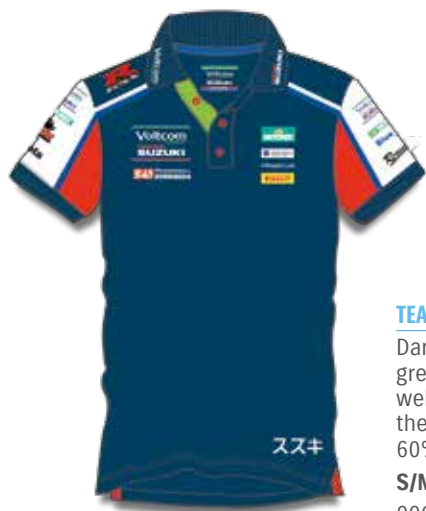

TEAM POLO SHIRT*

Dark blue polo shirt with red, green and blue detailing as well as all sponsor logos on the chest, arms and back. 60% Cotton, 40% Polyester.

S/M/L/XL/XXL
990F0-W4PLS-size